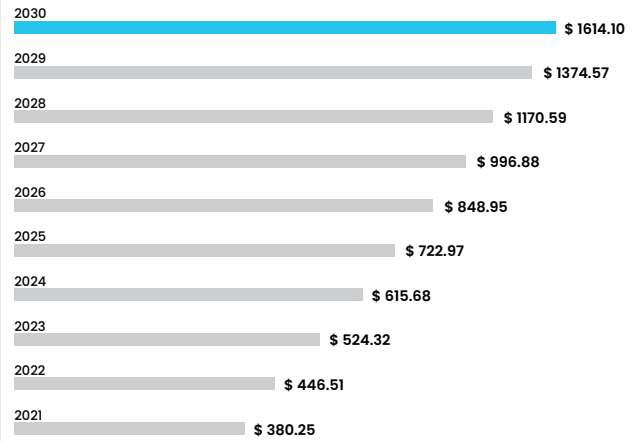

The Data Center Industry Has a Huge Growth Potential in The Coming Years.

DATA CENTERS

Data Center Construction Market Size, 2021 to 2030 (USD Billion)

*Source : Precedence Research

CLOUD COMPUTING

Cloud Computing Market Size, 2021 to 2030 (USD Billion)

*Source : Precedence Research

EDGE COMPUTING

Edge Computing Market Size, 2021 to 2030 (USD Billion)

*Source : Precedence Research

GRAPHIC PROCESSING UNIT

Graphic Processing Unit (GPU) Market Size 2016-2027 (USD Billion)