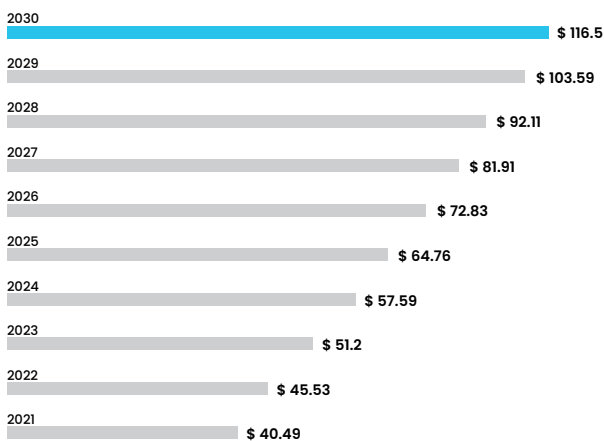

The Data Center Industry Has a Huge Growth Potential in The Coming Years.

DATA CENTERS

Data Center Construction Market Size, 2021 to 2030 (USD Billion)

*Source : Precedence Research

CLOUD COMPUTING

Cloud Computing Market Size, 2021 to 2030 (USD Billion)

*Source : Precedence Research

EDGE COMPUTING

Edge Computing Market Size, 2021 to 2030 (USD Billion)

*Source : Precedence Research

GRAPHIC PROCESSING UNIT

Graphic Processing Unit (GPU) Market Size 2016-2027 (USD Billion)